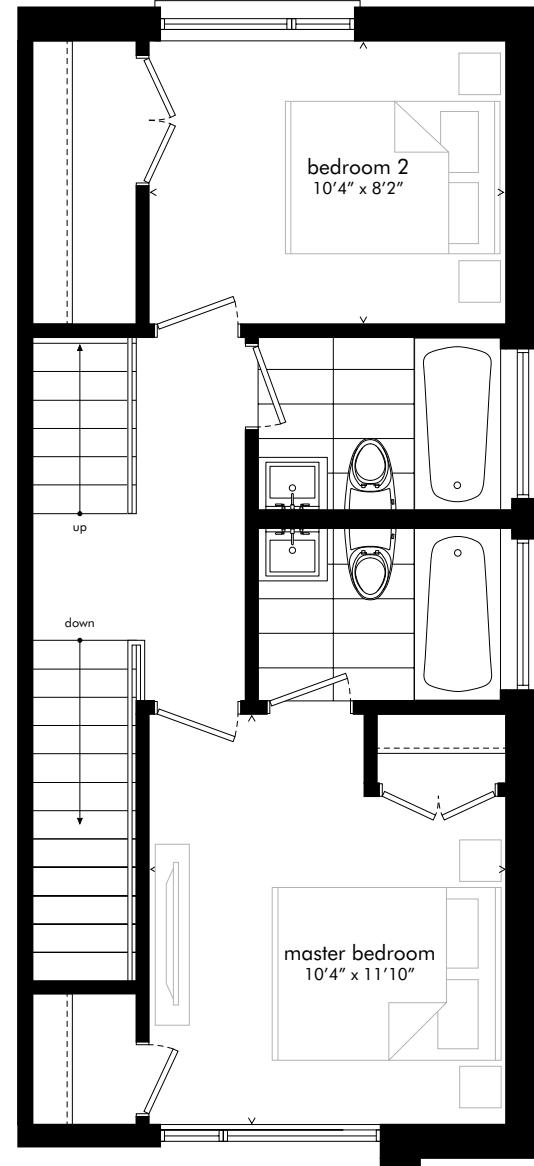

Ground Floor

Main Floor

Second Floor

Rooftop Terrace

Shown Townhome 14 | Mirrored Townhome 15  
 Townhome 15 | 1,302 SF + 393 SF Exterior (Rooftop Terrace 322 SF + Balcony 71 SF)  
 Townhome 16 | 1,309 SF + 393 SF Exterior (Rooftop Terrace 322 SF + Balcony 71 SF)

All sizes and specifications are subject to change without notice. Number of riser at the front door may vary. Furniture not included. E.&O.E.