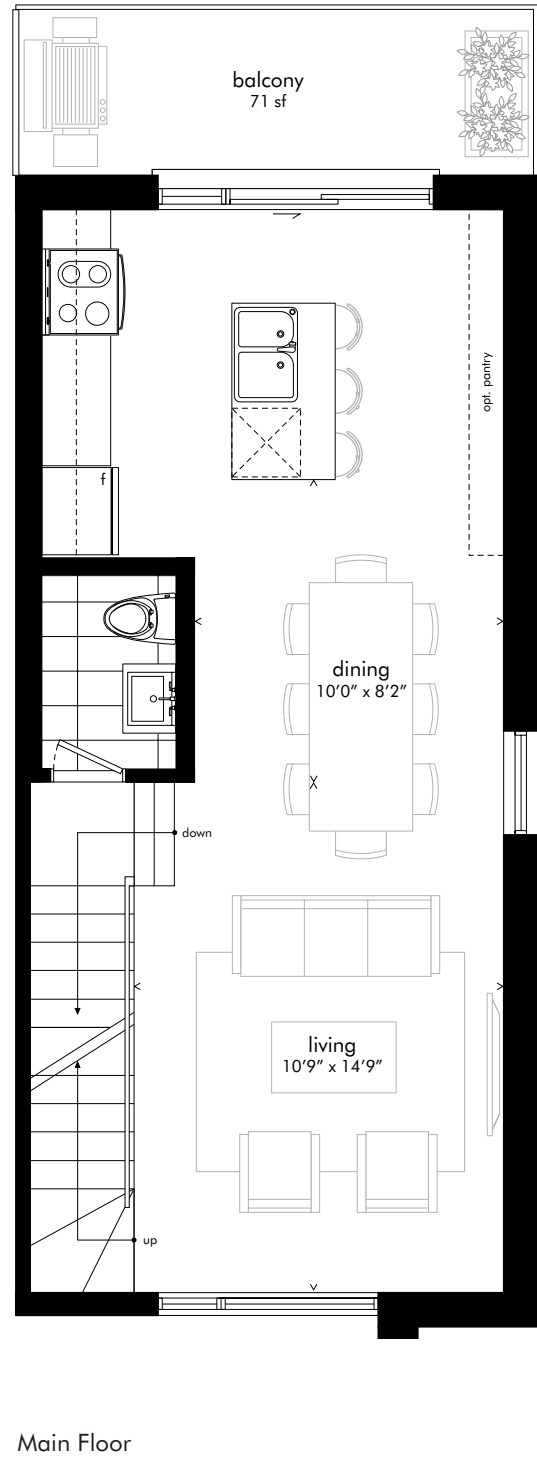

Ground Floor

Main Floor

Second Floor

Rooftop Terrace

Shown Townhome 14 | Mirrored Townhome 15  
 Townhome 15 | 1,302 SF + 393 SF Exterior (Rooftop Terrace 322 SF + Balcony 71 SF)  
 Townhome 16 | 1,309 SF + 393 SF Exterior (Rooftop Terrace 322 SF + Balcony 71 SF)

All sizes and specifications are subject to change without notice. Number of riser at the front door may vary. Furniture not included. E.&O.E.