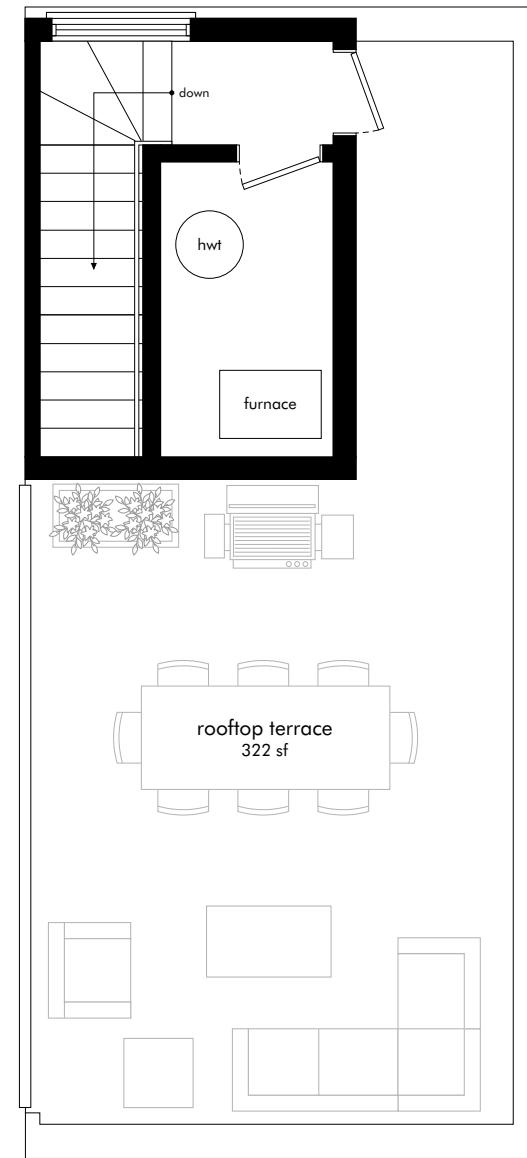

Ground Floor

Main Floor

Second Floor

Rooftop Terrace

Shown Townhome 14 | Mirrored Townhome 15  
 Townhome 15 | 1,302 SF + 393 SF Exterior (Rooftop Terrace 322 SF + Balcony 71 SF)  
 Townhome 16 | 1,309 SF + 393 SF Exterior (Rooftop Terrace 322 SF + Balcony 71 SF)

All sizes and specifications are subject to change without notice. Number of riser at the front door may vary. Furniture not included. E.&O.E.