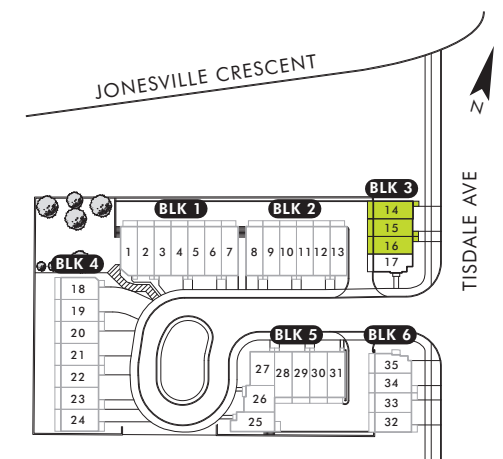

Ground Floor

Main Floor

Second Floor

Rooftop Terrace

Shown Townhome 14 | Mirrored Townhome 15  
 Townhome 15 | 1,302 SF + 393 SF Exterior (Rooftop Terrace 322 SF + Balcony 71 SF)  
 Townhome 16 | 1,309 SF + 393 SF Exterior (Rooftop Terrace 322 SF + Balcony 71 SF)

All sizes and specifications are subject to change without notice. Number of riser at the front door may vary. Furniture not included. E.&O.E.